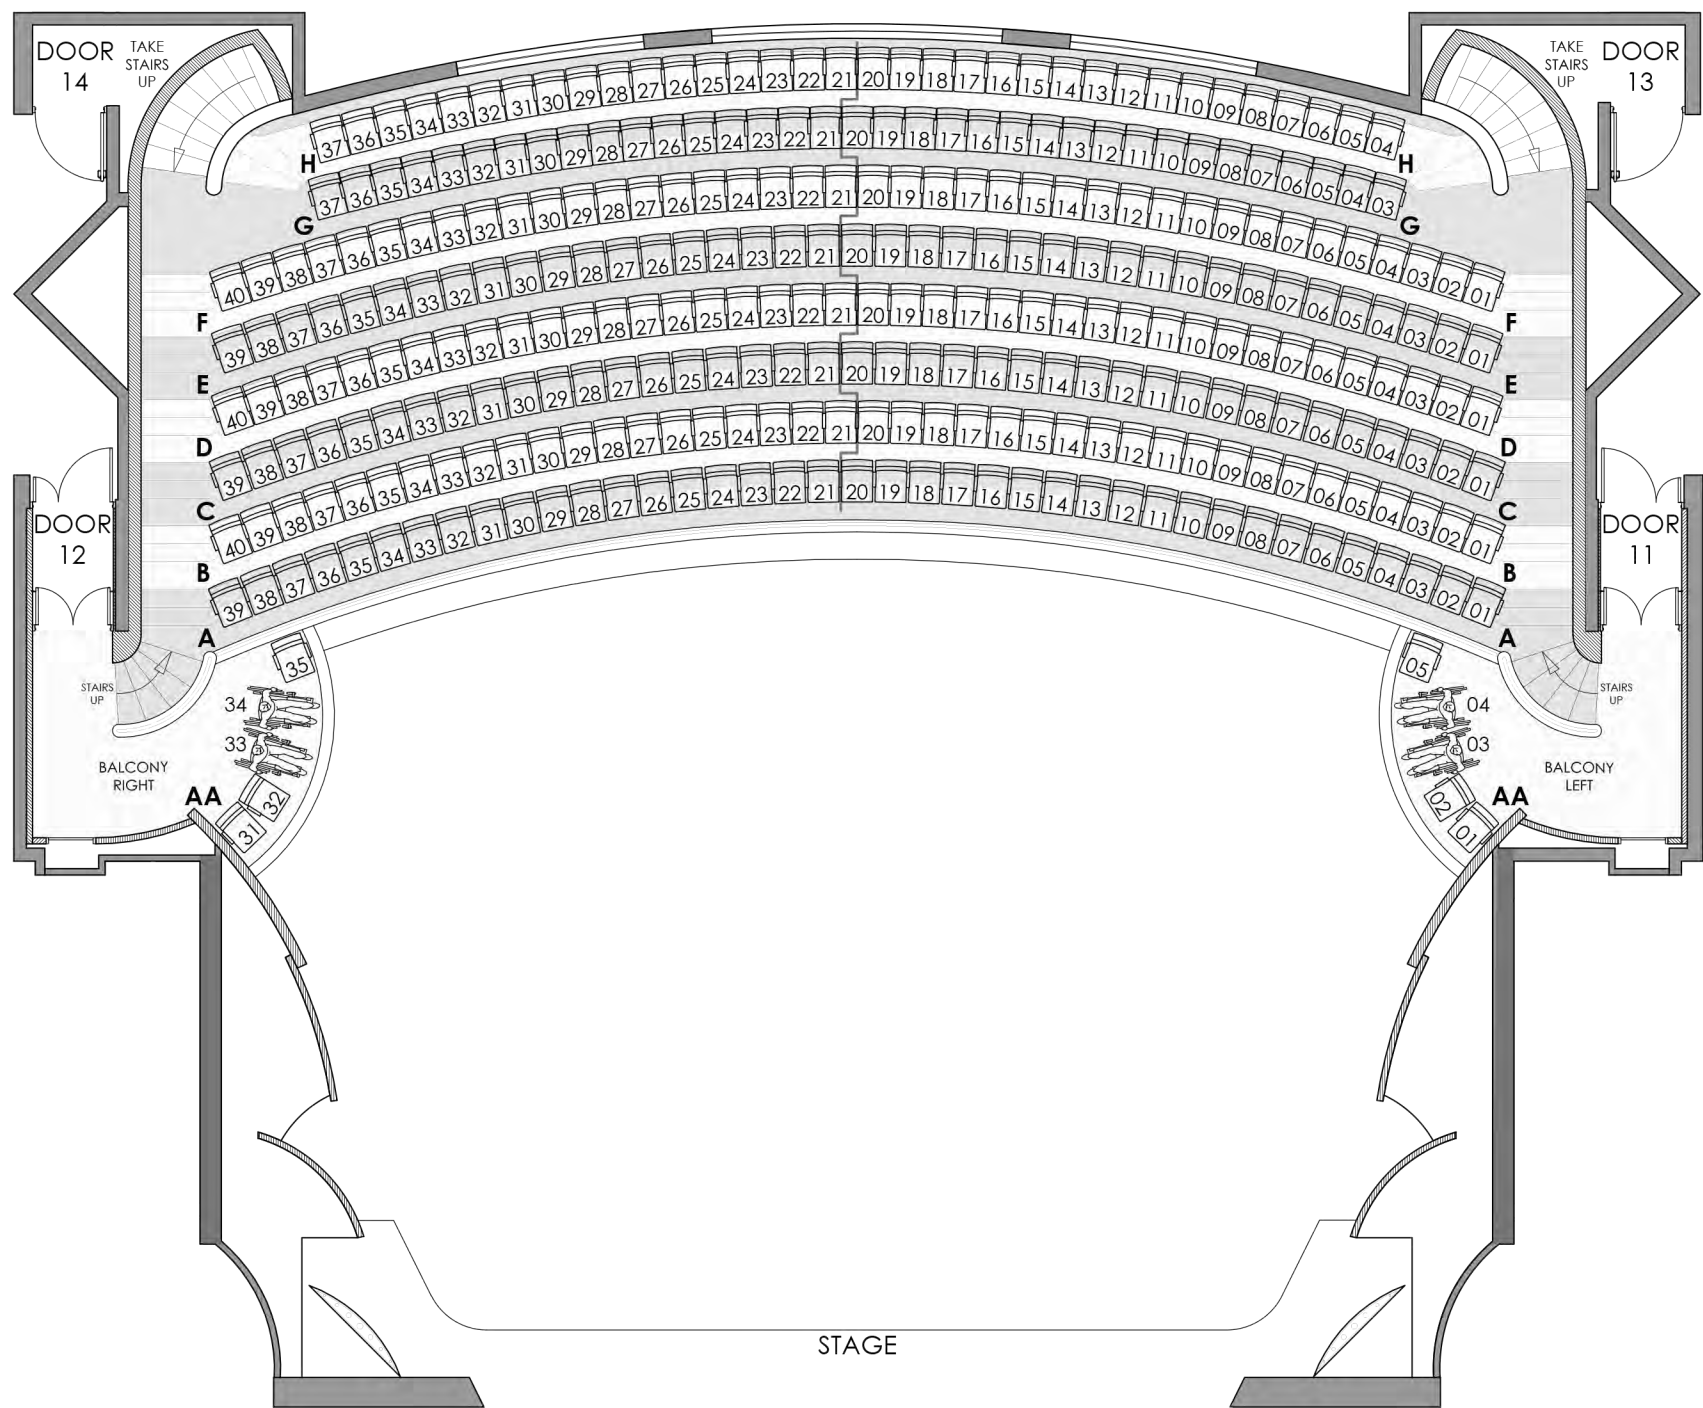

PLAYHOUSE THEATRE STALLS

PLEASE NOTE: THIS IS A GENERIC LAYOUT AND YOUR EVENT MAY HAVE A SLIGHTLY DIFFERENT CONFIGURATION.
CONTACT QTIQX ON 136 246 FOR FURTHER ENQUIRIES.

PLAYHOUSE THEATRE BALCONY

PLEASE NOTE: THIS IS A GENERIC LAYOUT AND YOUR EVENT MAY HAVE A SLIGHTLY DIFFERENT CONFIGURATION.
CONTACT QTIIX ON 136 246 FOR FURTHER ENQUIRIES.