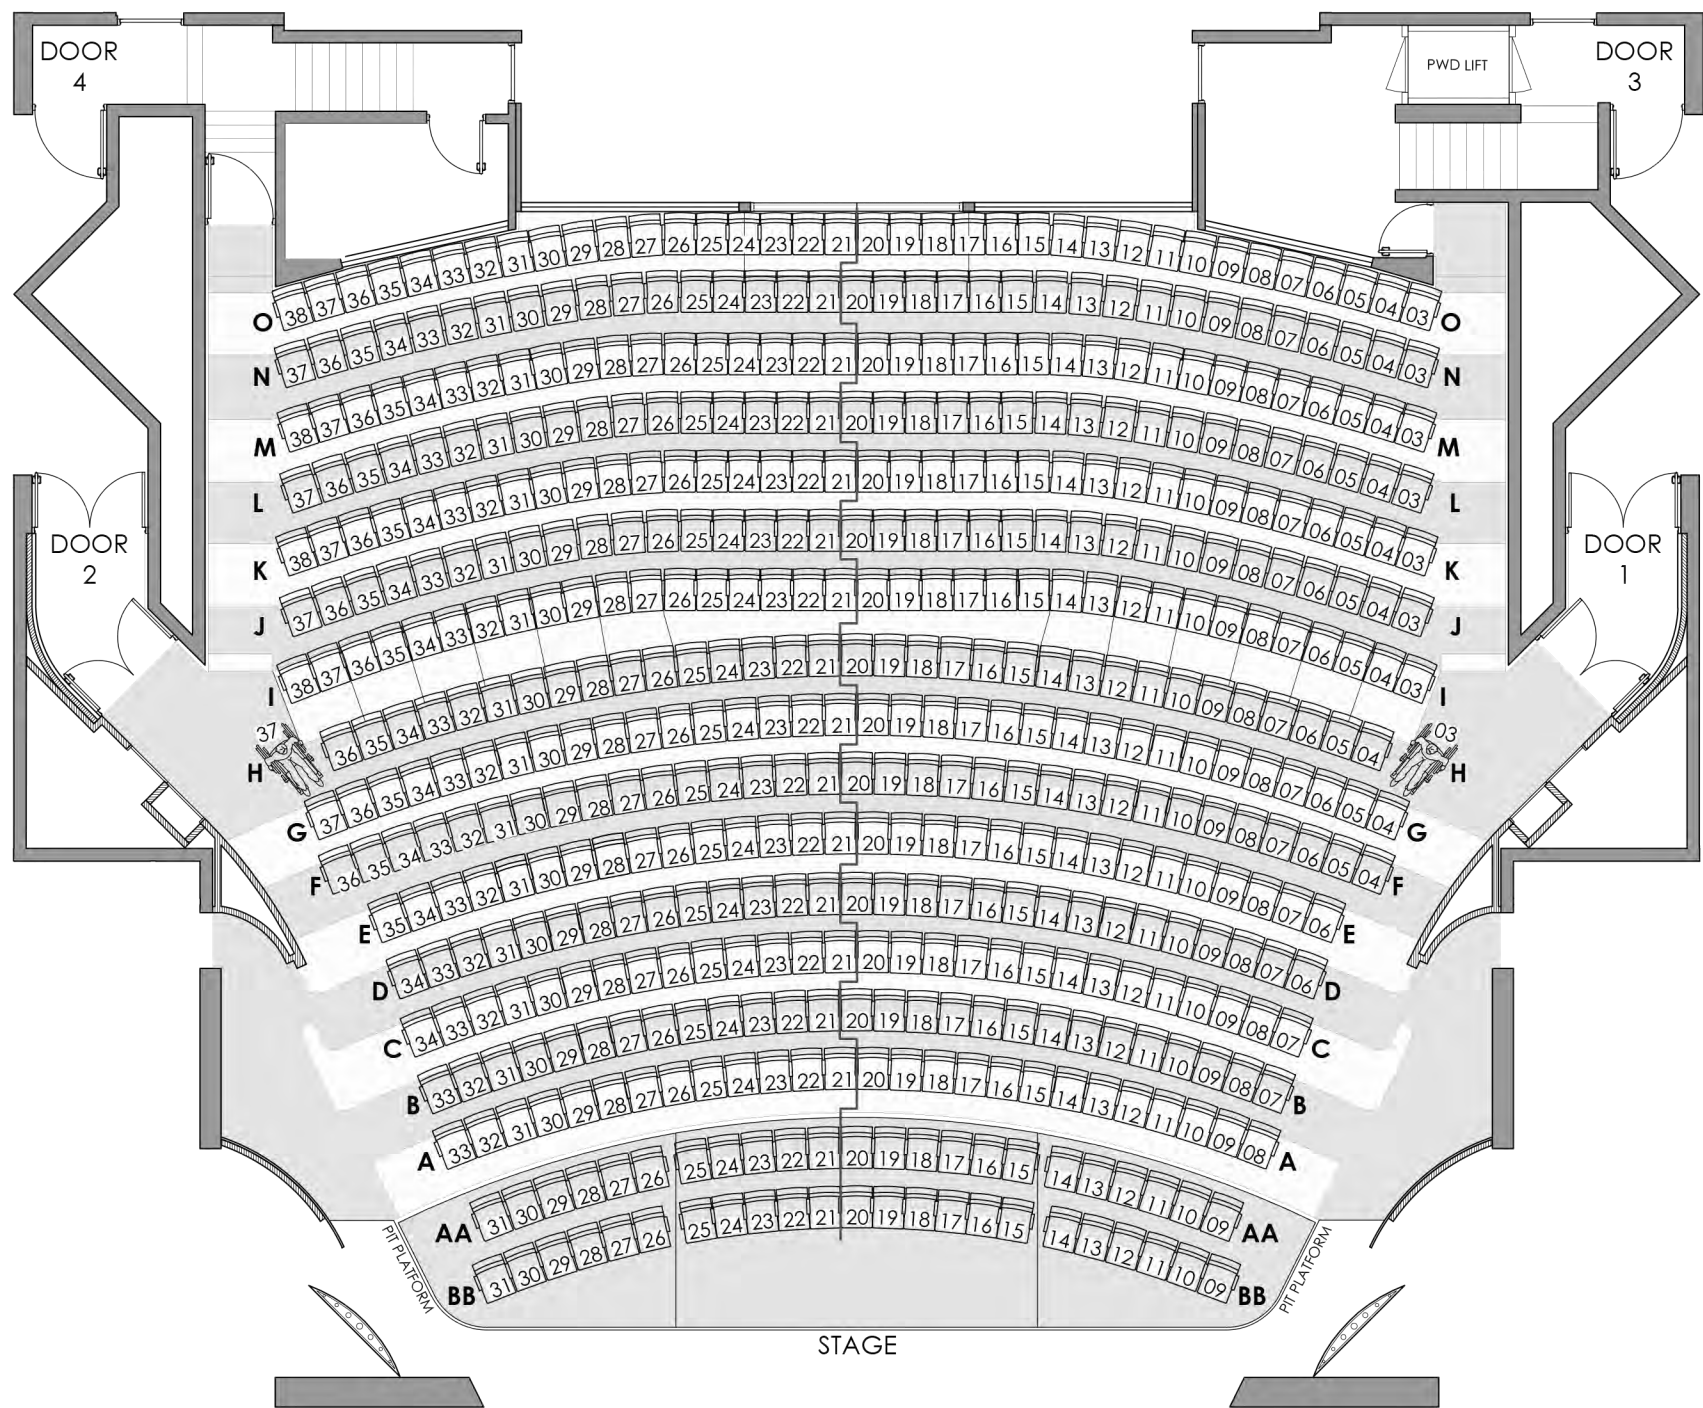

PLAYHOUSE THEATRE STALLS

PLEASE NOTE: THIS IS A GENERIC LAYOUT AND YOUR EVENT MAY HAVE A SLIGHTLY DIFFERENT CONFIGURATION.
CONTACT QTIQX ON 136 246 FOR FURTHER ENQUIRIES.

PLAYHOUSE THEATRE BALCONY

PLEASE NOTE: THIS IS A GENERIC LAYOUT AND YOUR EVENT MAY HAVE A SLIGHTLY DIFFERENT CONFIGURATION.
CONTACT QTIIX ON 136 246 FOR FURTHER ENQUIRIES.